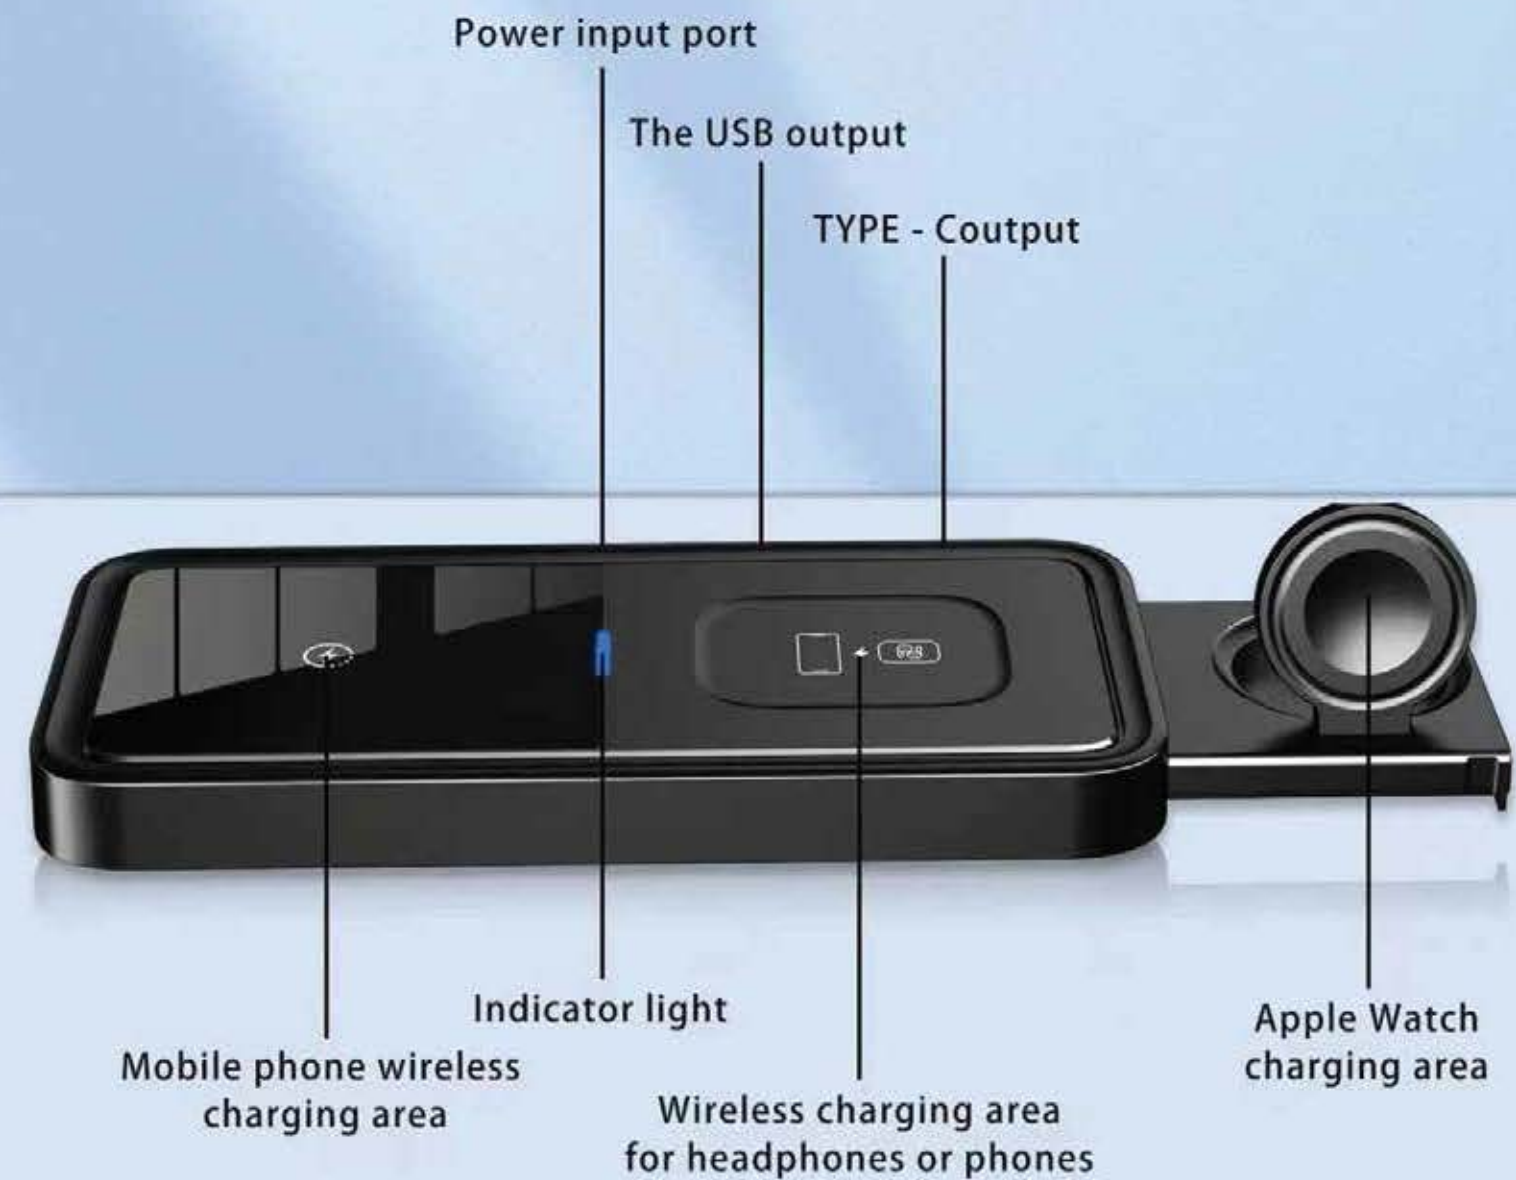

POSITIVE SHOW