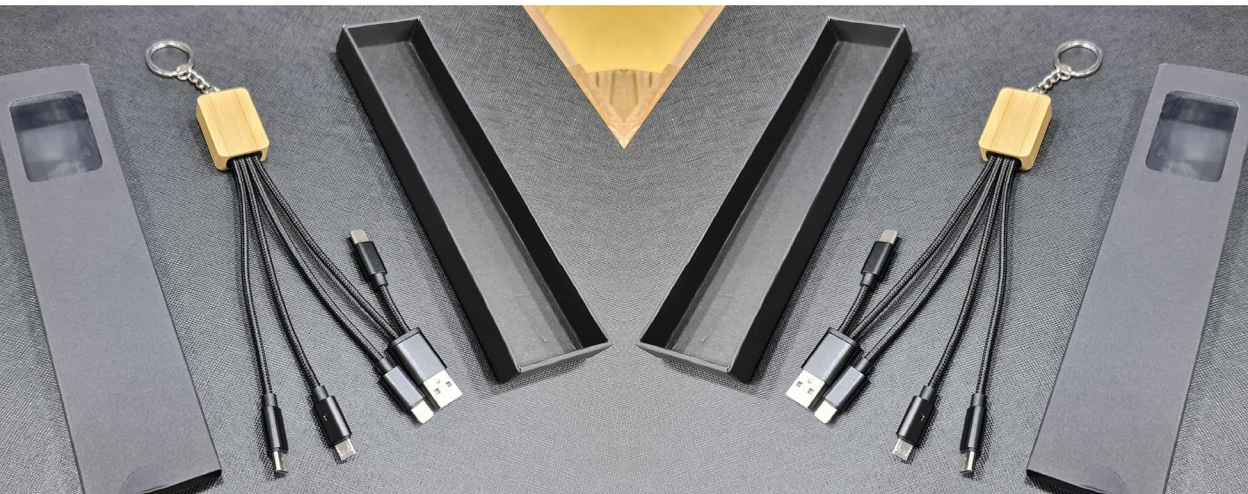

Wooden All In 1 Mobile Charging Cable

Model : SPARK